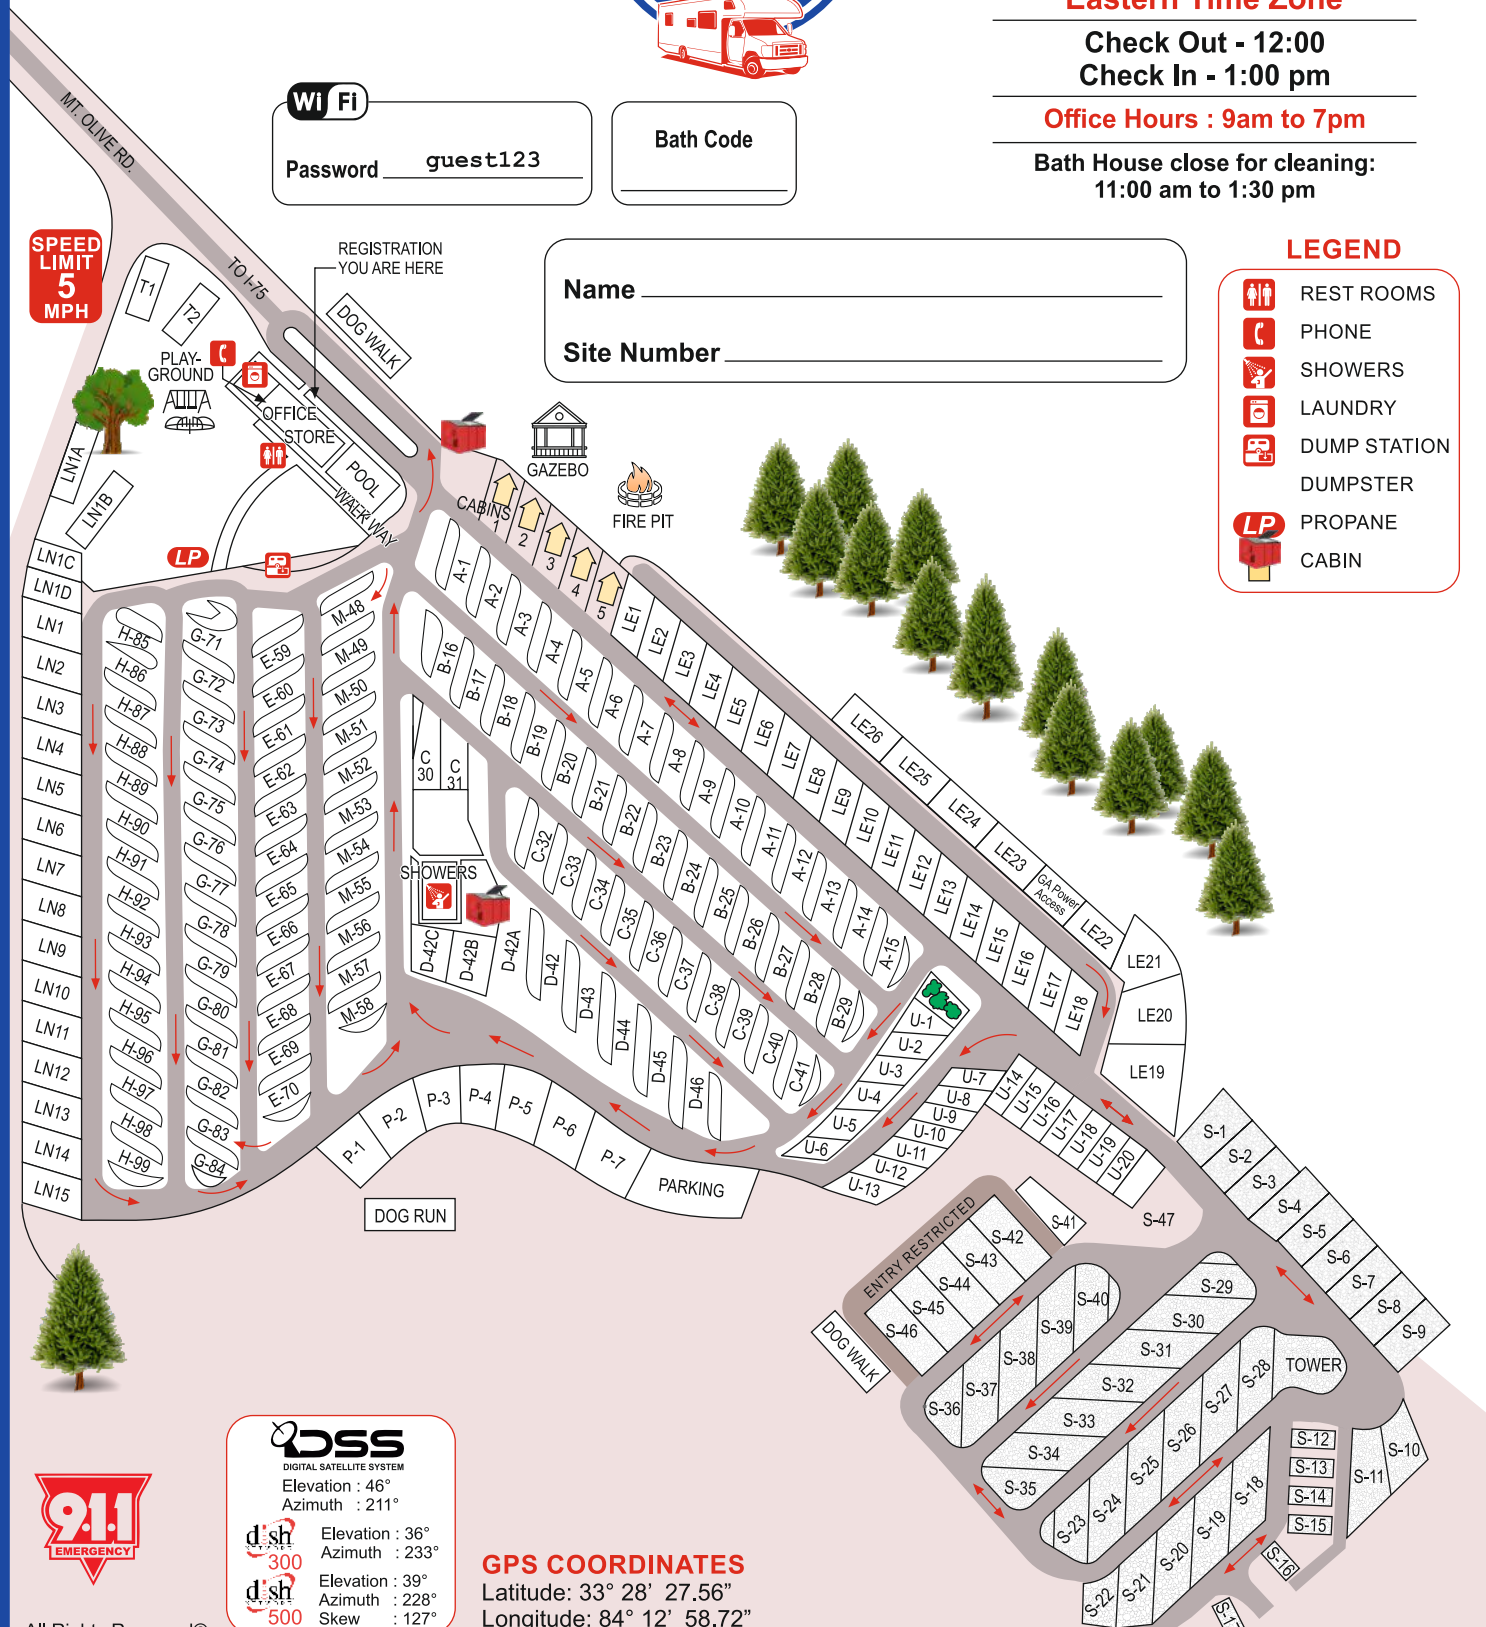

Welcome to

**ATLANTA SOUTH  
RV RESORT**

**Wi Fi**

Password guest123

Bath Code \_\_\_\_\_

Name \_\_\_\_\_

Site Number \_\_\_\_\_

**LEGEND**

- REST ROOMS
- PHONE
- SHOWERS
- LAUNDRY
- DUMP STATION
- DUMPSTER
- PROPANE
- CABIN

**SPEED  
LIMIT  
5  
MPH**

REGISTRATION  
YOU ARE HERE

PLAY-  
GROUND

OFFICE  
STORE

POOL  
WALKWAY

GAZEBO

FIRE PIT

SHOWERS

DOG RUN

PARKING

ENTRY RESTRICTED

TOWER

**DSS**  
DIGITAL SATELLITE SYSTEM  
Elevation : 46°  
Azimuth : 211°

**d.sh** Elevation : 36°  
Azimuth : 233°  
300

**d.sh** Elevation : 39°  
Azimuth : 228°  
500 Skew : 127°

**GPS COORDINATES**  
Latitude: 33° 28' 27.56"  
Longitude: 84° 12' 58.72"